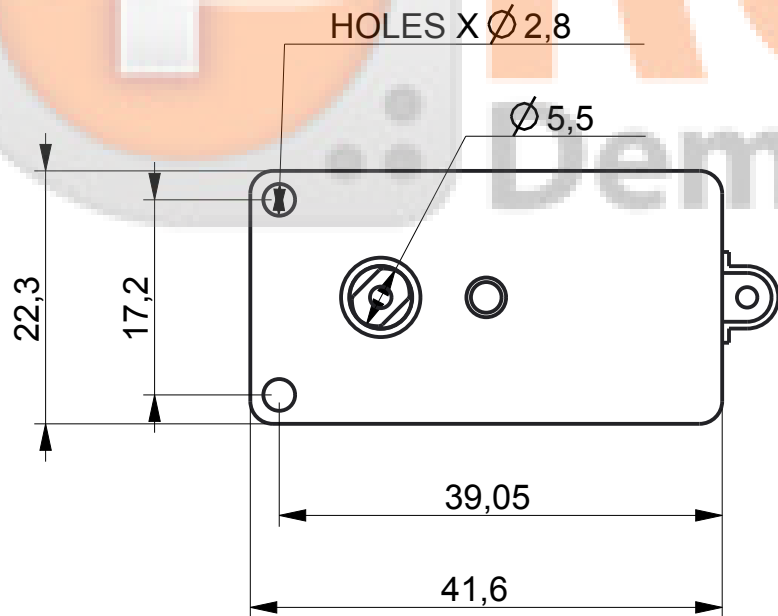

NOTE-DEPENDING ON THE MANUFACTURER GIVEN DIMENSIONS MAY VARY IN THE RANGE OF $\pm 5\%$

TITLE-BO MOTOR SERIES-2	
PARTNO.	ROBU.IN(PUNE)
SCALE-1:1	DATE-
ALL DIMENSIONS ARE IN MM	